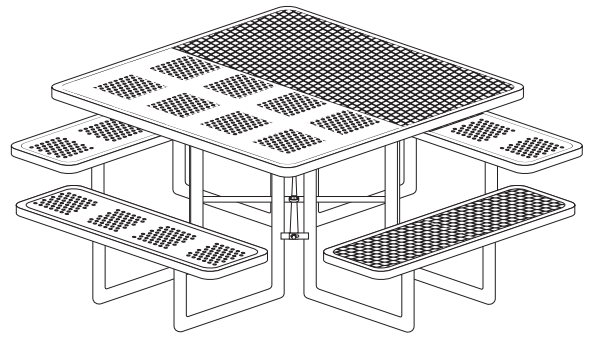

# 46" Square Metal Picnic Table

**Side view**

**Front View**

**Top view**

**Available Styles**

**Quantities (per bench)**

**Hardware**

Expanded Metal

Perforated Metal

1A - 5/16" Hex head bolts	- qty 28
1B - 5/16" Washer	- qty 56
1C - 5/16" Nut	- qty 28
2A - ADA 5/16" Hex head bolts	- qty 24
2B - ADA 5/16" Washer	- qty 48
2C - ADA 5/16" Nut	- qty 24
3 - Table seats	- qty 4
4 - Table seats ADA	- qty 3
5 - Table top	- qty 1
6 - Leg Types (per bench)	- qty 8
7 - Cross brace	- qty 1

(A) 5/16" Hex head bolt

(B) 5/16" Washer

(C) 5/16" Nut