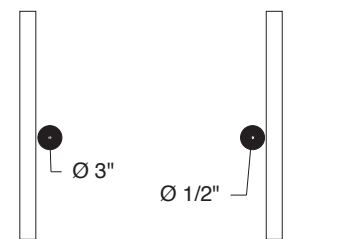

# 46" Square Metal Picnic Table

**Side view**

**Front View**

**Top view**

**Available Styles**

**Quantities (per bench)**

**Hardware**

Expanded Metal

Perforated Metal

1A - 5/16" Hex head bolts	- qty 28
1B - 5/16" Washer	- qty 56
1C - 5/16" Nut	- qty 28
2A - ADA 5/16" Hex head bolts	- qty 24
2B - ADA 5/16" Washer	- qty 48
2C - ADA 5/16" Nut	- qty 24
3 - Table seats	- qty 4
4 - Table seats ADA	- qty 3
5 - Table top	- qty 1
6 - Leg Types (per bench)	- qty 8
7 - Cross brace	- qty 1

(A) 5/16" Hex head bolt

(B) 5/16" Washer

(C) 5/16" Nut