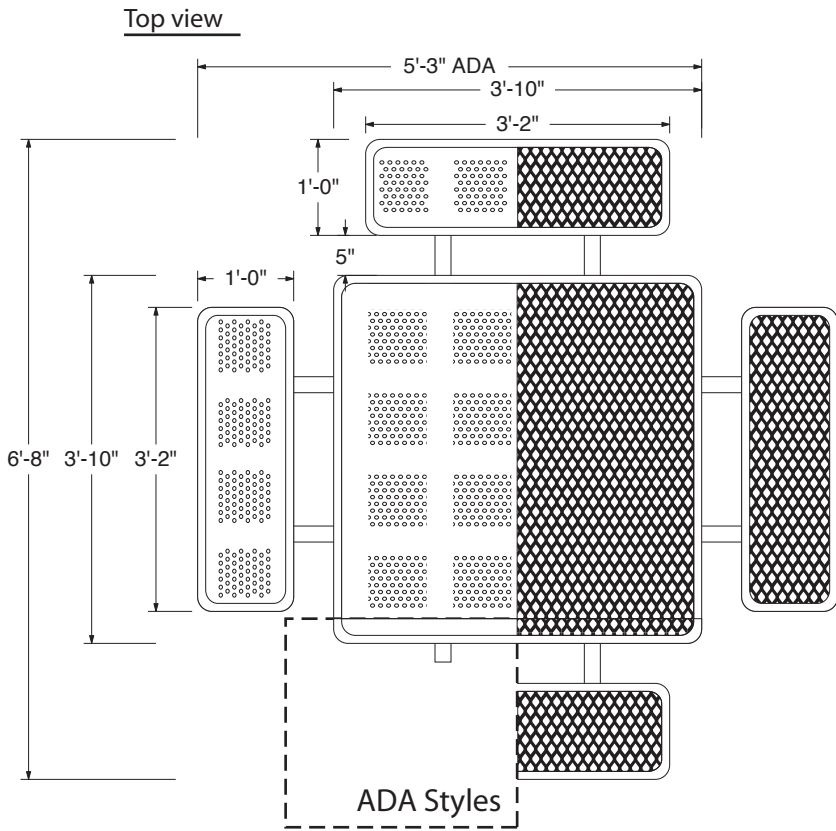

# 46" Square Metal Picnic Table

**Side view**

**Front View**

**Top view**

**Available Styles**

**Quantities (per bench)**

**Hardware**

Expanded Metal

Perforated Metal

1A - 5/16" Hex head bolts	- qty 28
1B - 5/16" Washer	- qty 56
1C - 5/16" Nut	- qty 28
2A - ADA 5/16" Hex head bolts	- qty 24
2B - ADA 5/16" Washer	- qty 48
2C - ADA 5/16" Nut	- qty 24
3 - Table seats	- qty 4
4 - Table seats ADA	- qty 3
5 - Table top	- qty 1
6 - Leg Types (per bench)	- qty 8
7 - Cross brace	- qty 1

(A) 5/16" Hex head bolt

(B) 5/16" Washer

(C) 5/16" Nut