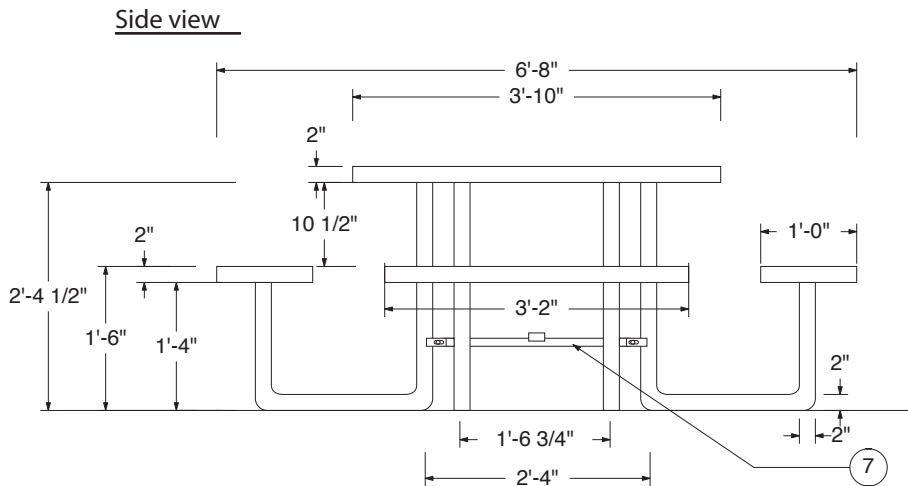

# 46" Square Metal Picnic Table

**Side view**

**Front View**

**Top view**

**Available Styles**

**Quantities (per bench)**

**Hardware**

Expanded Metal

Perforated Metal

1A - 5/16" Hex head bolts	- qty 28
1B - 5/16" Washer	- qty 56
1C - 5/16" Nut	- qty 28
2A - ADA 5/16" Hex head bolts	- qty 24
2B - ADA 5/16" Washer	- qty 48
2C - ADA 5/16" Nut	- qty 24
3 - Table seats	- qty 4
4 - Table seats ADA	- qty 3
5 - Table top	- qty 1
6 - Leg Types (per bench)	- qty 8
7 - Cross brace	- qty 1

(A) 5/16" Hex head bolt

(B) 5/16" Washer

(C) 5/16" Nut