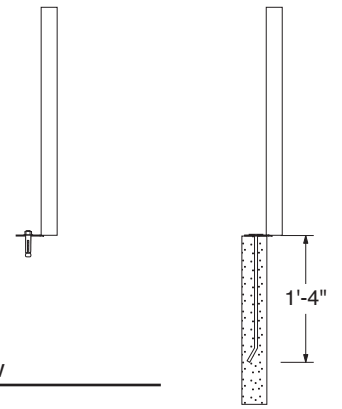

# 46" Square Metal Picnic Table

**Side view**

**Front View**

**Top view**

**Available Styles**

**Quantities (per bench)**

**Hardware**

Expanded Metal

Perforated Metal

1A - 5/16" Hex head bolts	- qty 28
1B - 5/16" Washer	- qty 56
1C - 5/16" Nut	- qty 28
2A - ADA 5/16" Hex head bolts	- qty 24
2B - ADA 5/16" Washer	- qty 48
2C - ADA 5/16" Nut	- qty 24
3 - Table seats	- qty 4
4 - Table seats ADA	- qty 3
5 - Table top	- qty 1
6 - Leg Types (per bench)	- qty 8
7 - Cross brace	- qty 1

(A) 5/16" Hex head bolt

(B) 5/16" Washer

(C) 5/16" Nut