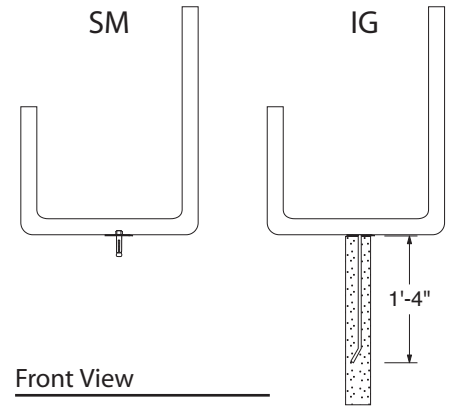

# 46" Square Metal Picnic Table

**Side view**

**Front View**

**Top view**

**Available Styles**

**Quantities (per bench)**

**Hardware**

Expanded Metal

Perforated Metal

1A - 5/16" Hex head bolts	- qty 28
1B - 5/16" Washer	- qty 56
1C - 5/16" Nut	- qty 28
2A - ADA 5/16" Hex head bolts	- qty 24
2B - ADA 5/16" Washer	- qty 48
2C - ADA 5/16" Nut	- qty 24
3 - Table seats	- qty 4
4 - Table seats ADA	- qty 3
5 - Table top	- qty 1
6 - Leg Types (per bench)	- qty 8
7 - Cross brace	- qty 1

(A) 5/16" Hex head bolt

(B) 5/16" Washer

(C) 5/16" Nut